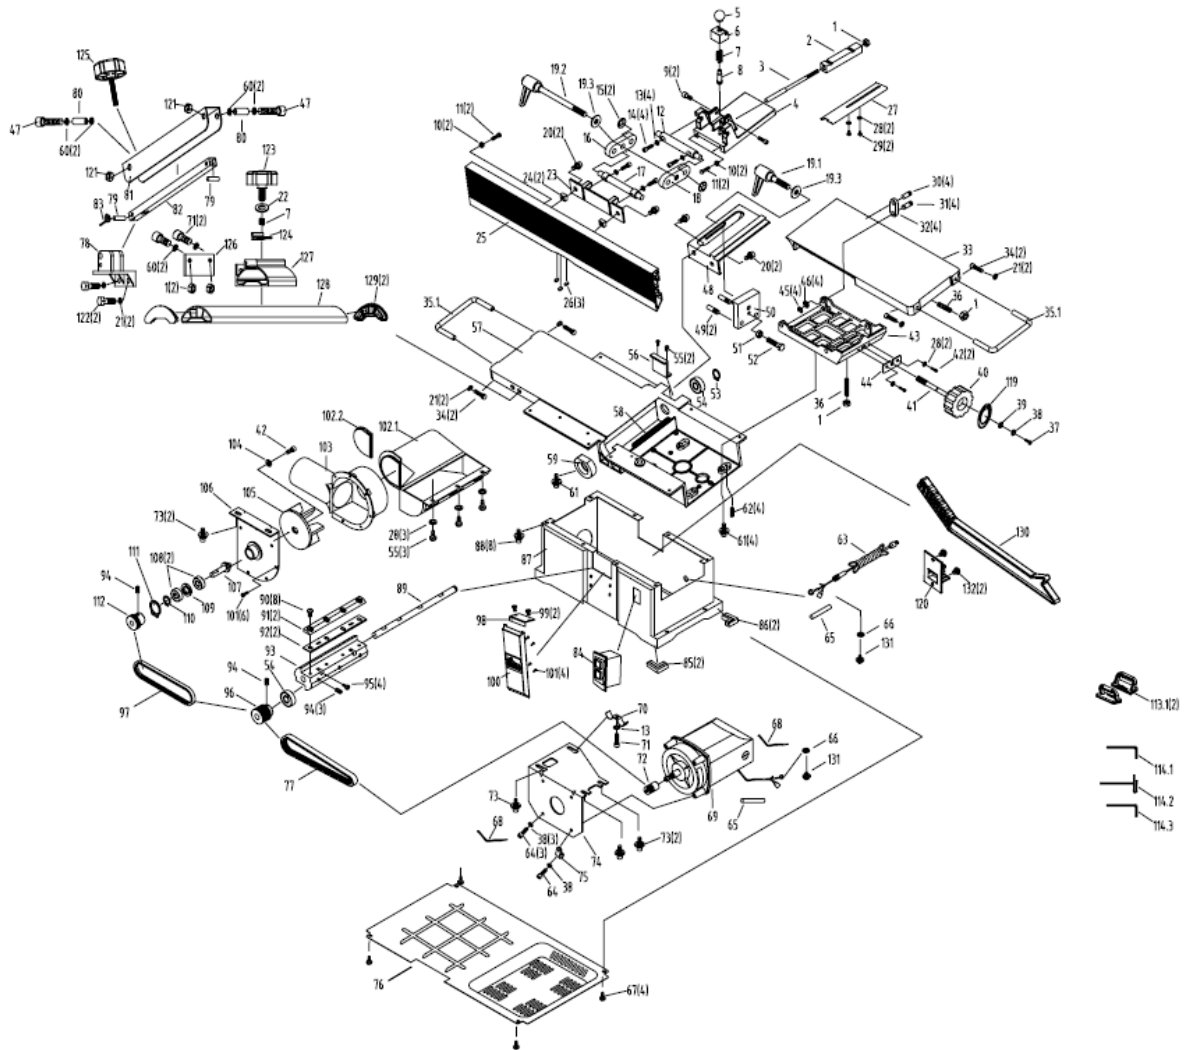

# triton® TSPL152 – 152mm Surface Planer

## TSPL152 – 152mm Surface Planer

<b>No.</b>	<b>Description</b>	<b>QTY</b>
1	HEX NUT	5
2	BLOCK	1
3	SHAFT	1
4	FENCE BRACKET	1
5	HANDLE	1
6	LOCATED BLOCK	1
7	SPRING	2
8	LOCATED BLOCK	1
9	SOCKET HEAD BOLT	2
10	HEX NUT	4
11	HEX HEAD BOLT	4
12	BRACKET SHAFT	1
13	LOCK WASHER	5
14	SOCKET HEAD BOLT	4
15	PUSH NUT	2
16	RIGHT LINK	1
17	PLATE SHAFT	1
18	LEFT LINK	1
19	HANDLE	1
20	SOCKET HEAD BOLT	4
21	SPRING WASHER	6
22	FLAT WASHER	1
23	FENCE PLATE	1
24	SQUARE NUT	2
25	FENCE	1
26	MAGNET	1
27	BLADE GUARD COVER	1
28	FLAT WASHER	7
29	FIXED BOLT	2
30	TABLE PIN	4

## **TSPL152 – 152mm Surface Planer**

<b>No.</b>	<b>Description</b>	<b>QTY</b>
31	FRAME PIN	4
32	BRACKET	4
33	INFEED TABLE	1
34	SOCKET HEAD BOLT	4
35	HANDLE ASSEMBLY	1
36	SET SCREW	2
37	PAN HEAD SCREW	1
38	LOCK WASHER	5
39	WASHER	1
40	HANDLE	1
41	SLIDING BAR	1
42	SOCKET HEAD BOLT	3
43	TABLE FRAME	1
44	SUPPORT PLATE	1
45	E RING	4
46	WASHER	4
47	SOCKET HEAD BOLT	2
48	FENCE SUPPORT	1
49	PIN	2
50	LOCKING PLATE	1
51	HEX NUT	1
52	HEX HEAD BOLT	1
53	RETAINING RING	1
54	BALL BEARING	2
55	PAN HEAD SCREW	5
56	BARRIER	1
57	TABLE	1
58	SPONGE	1
59	BEARING BASE	1
60	FLAT WASHER	6

## **TSPL152 – 152mm Surface Planer**

<b>No.</b>	<b>Description</b>	<b>QTY</b>
61	SOCKET HEAD BOLT	5
62	SET SCREW	4
63	LINE CORD	1
64	SOCKET HEAD BOLT	4
65	PIPE	1
66	SERRATED WASHER	2
67	PAN HEAD SCREW	4
68	NYLON LINE TIE	2
69	MOTOR	1
70	CORD CLAMP	1
71	SOCKET HEAD BOLT	3
72	MOTOR PULLEY	1
73	SOCKET HEAD BOLT	5
74	MOTOR MOUNTING PLATE	1
75	CABLE CLASP	1
76	COVER	1
77	FAN BELT	1
78	SUPPORT BASE	1
79	CYLINDRICAL PIN	2
80	SPACER	2
81	BRACKET PLATE	1
82	BRACKET	1
83	TORSION SPRING	1
84	SWITCH	1
85	RUBBER FEET	2
86	RUBBER FEET	2
87	BASE	1
88	SOCKET HEAD BOLT	8
89	SHAFT	1
90	SOCKET HEAD PAN SCREW	8