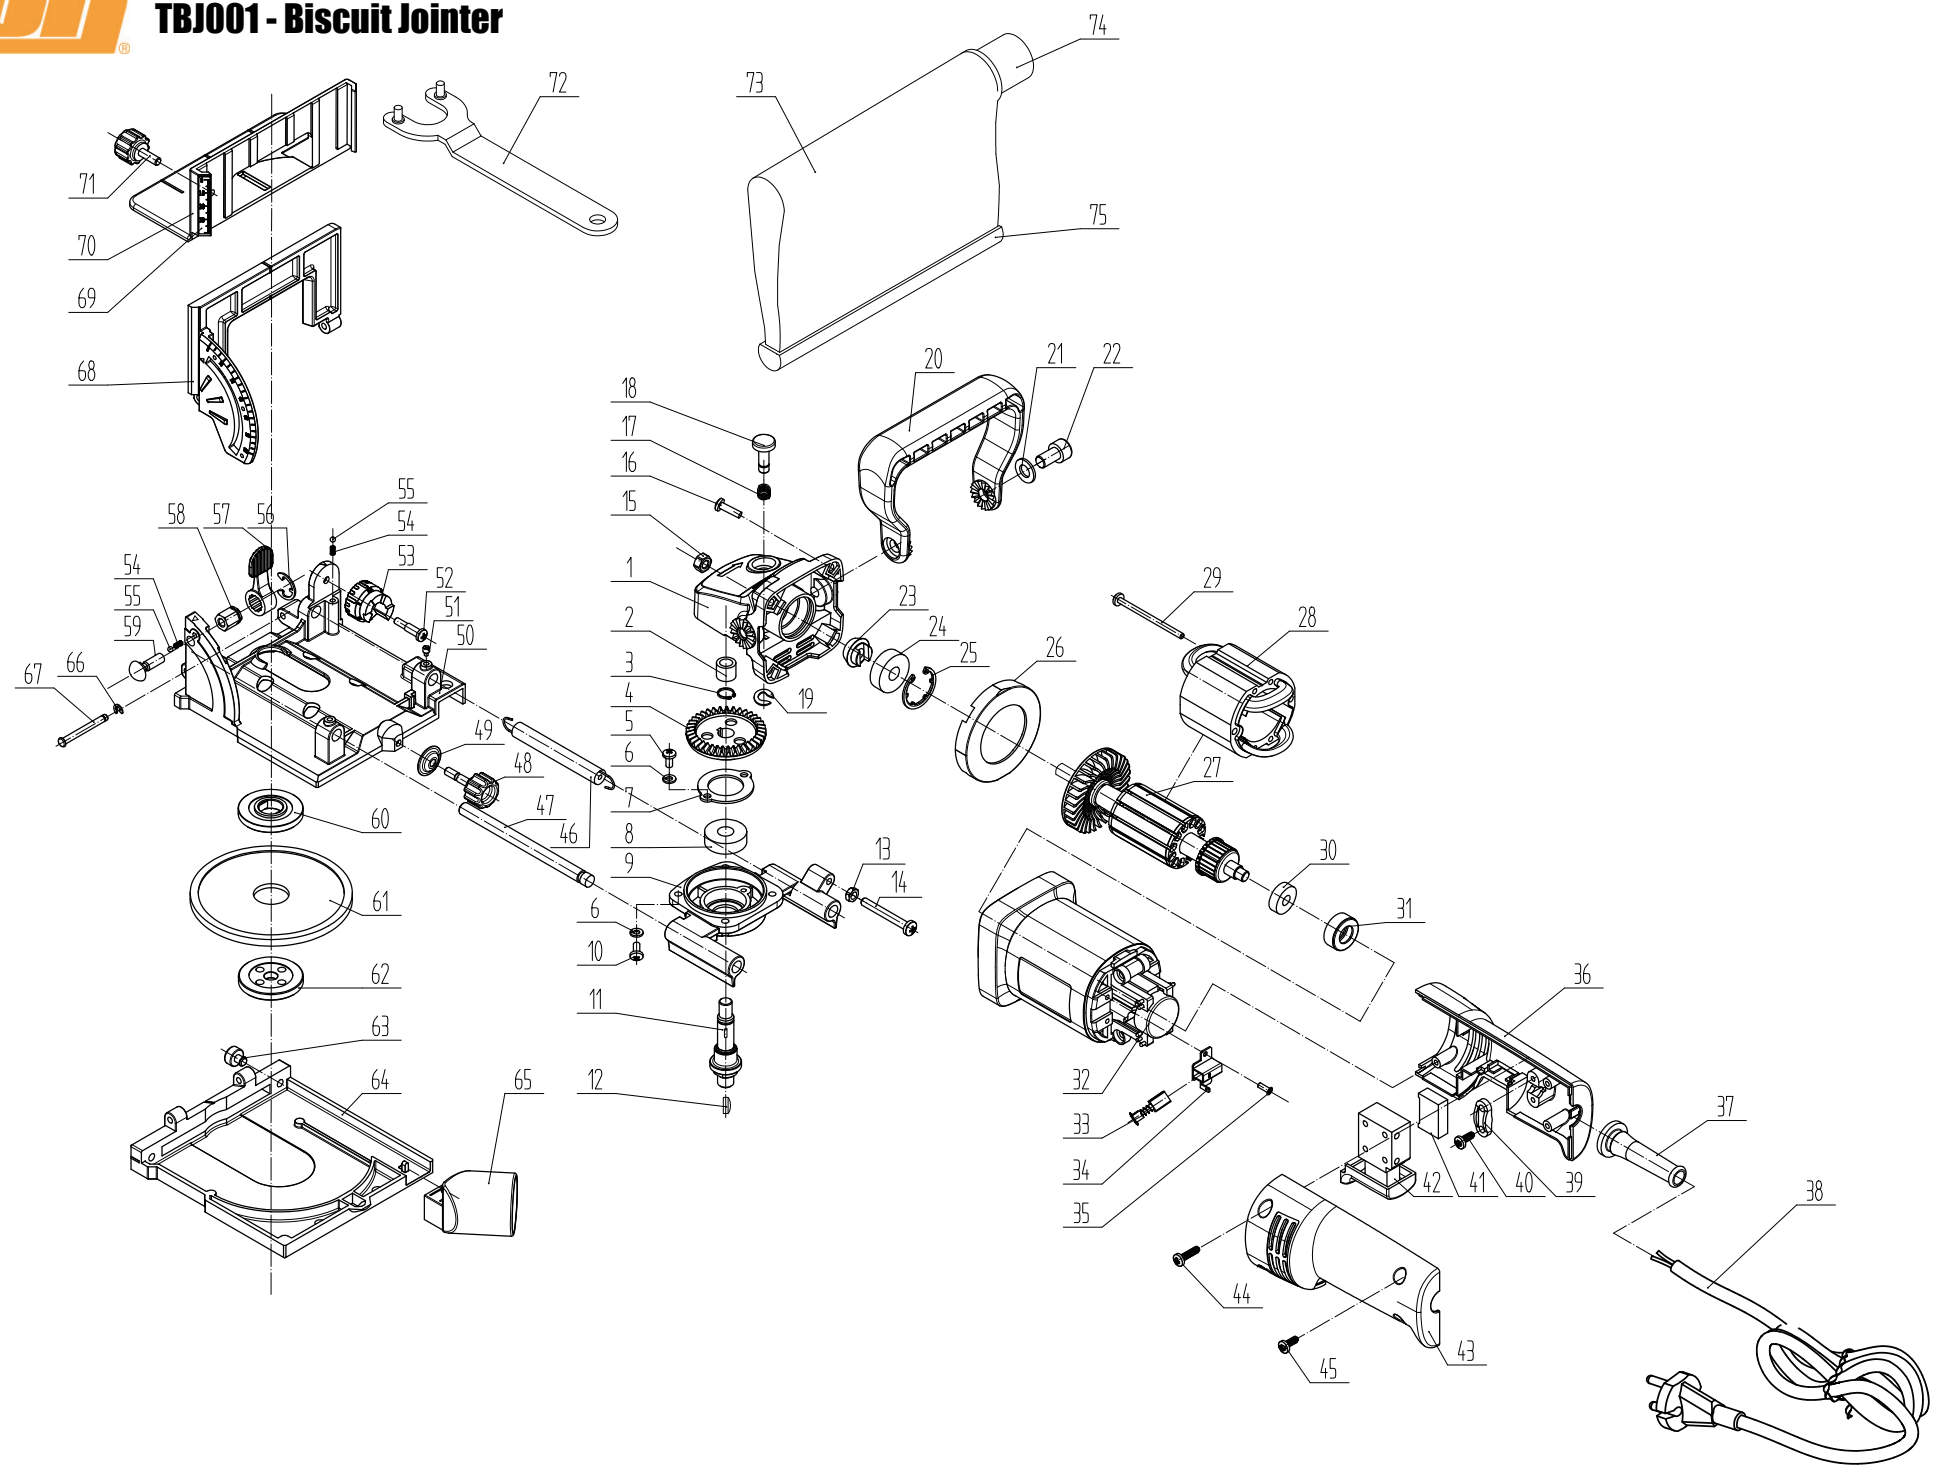

# TBJ001 - Biscuit Jointer

## TBJ001 - Biscuit Jointer

<b>NO.</b>	<b>Description</b>	<b>Qty</b>
1	Gear box	1
2	Bearing	1
3	Ring	1
4	Gear	1
5	Screw M4x8	2
6	Spring washer	6
7	Bearing cover	1
8	Bearing	1
9	Front cap	1
10	Screw M4x14	4
11	Shaft	1
12	Key 3x10	1
13	Nut	1
14	Screw M5x40	1
15	Nut	1
16	Screw ST4.2x22	4
17	Spring	1
18	Lock	1
19	Check Ring	1
20	Handle	1
21	Washer	2
22	Screw M8x14	2
23	Gear	1
24	Bearing	1
25	Ring	1
26	Seal	1
27	Rotor	1
28	Stator	1
29	Screw ST4x55	2
30	Bearing	1
31	Bearing cover	1
32	Housing	1
33	Carbon brush	2
34	Carbon brush holder	2
35	Hollow rivet	4
36	Right handle	1
37	Cable jacket	1
38	Plug	1

## TBJ001 - Biscuit Joiner

<b>NO.</b>	<b>Description</b>	<b>Qty</b>
39	Cable clamp	1
40	Screw ST4.2x10	2
41	Capacitor	1
42	Switch	1
43	Left handle	1
44	Screw ST4.2x35	2
45	Screw ST4.2x14	2
46	Spring	2
47	Parallel guide	2
48	Lock	1
49	Washer	1
50	Upper-Baseplate	1
51	Screw M4x6	2
52	Screw	1
53	Position block	1
54	Spring	2
55	Ball Bearing	2
56	C Clip	1
57	knob	1
58	Nut	1
59	Screw M6x20	1
60	Lower flange	1
61	Blade	1
62	Upper flange	1
63	Cushion rubber	2
64	Lower-baseplate	1
65	Dust tube	1
66	Ring	2
67	Pin	2
68	Angle board	1
69	Height gauge	1
70	Height board	1
71	Screw	1
72	Wrench	1
73	Dust bag	1
74	Seal	1
75	Dust collect tube	1